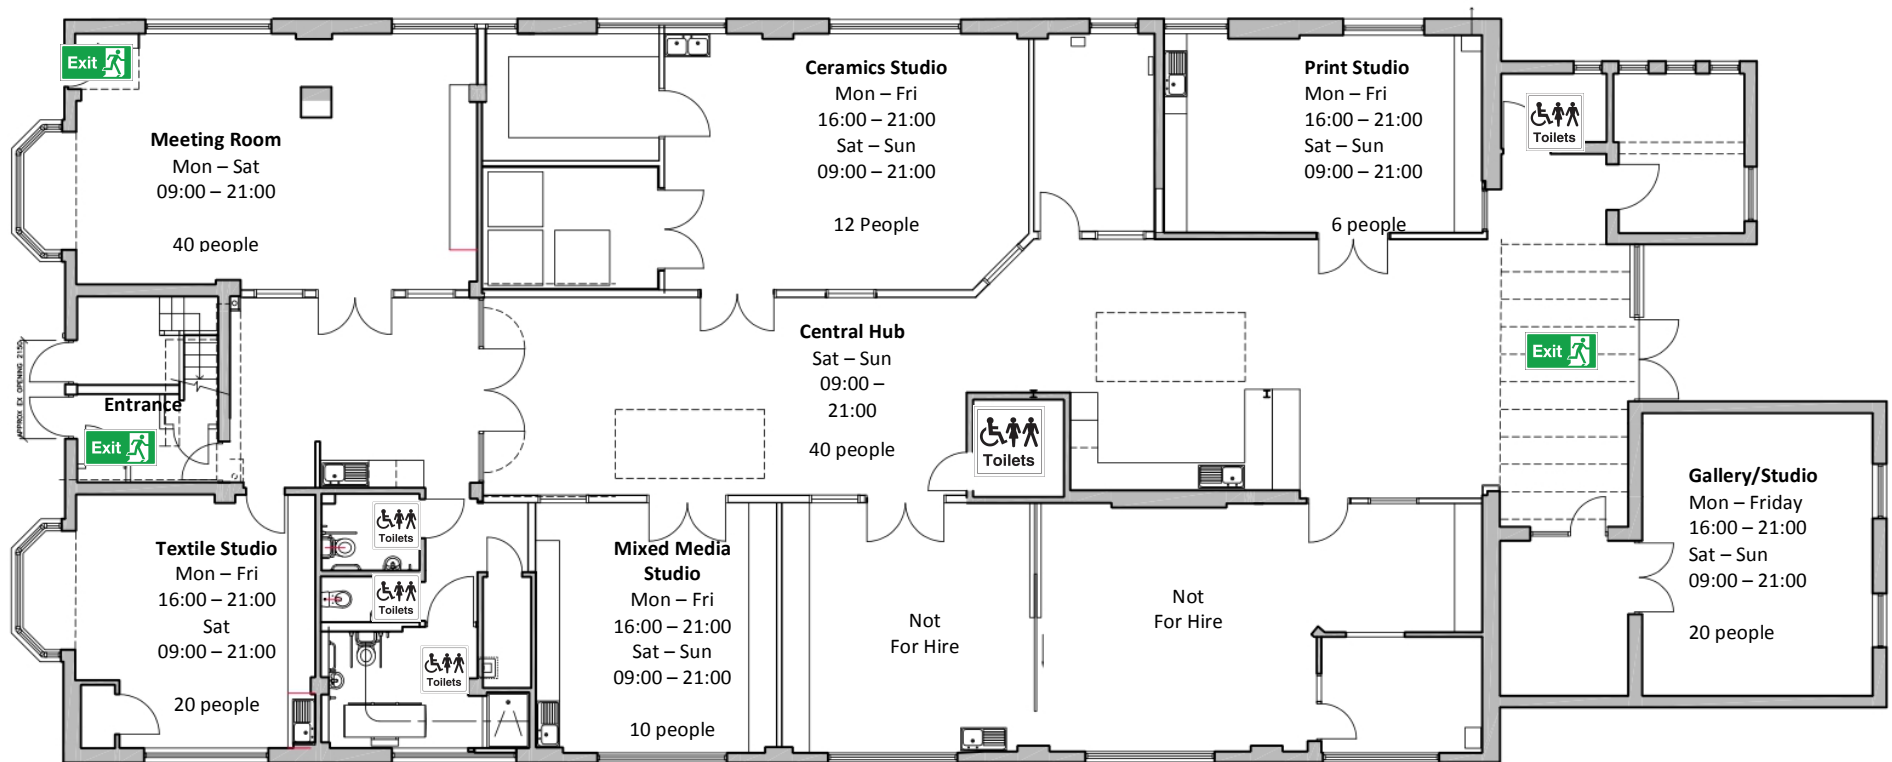

Floor Plan:
Rowan
40 Humberstone Road, Cambridge, CB4 1JG
www.rowanhumberstone.co.uk

Note: The number of people in each room represents safe usage as meeting space. The number of people per room will change depending on the activity and seating arrangements. For further information about each room see the accompanying 'Venue Hire Booking Request Form' and the 'Meeting Room or Studio Spaces Terms and Conditions'.